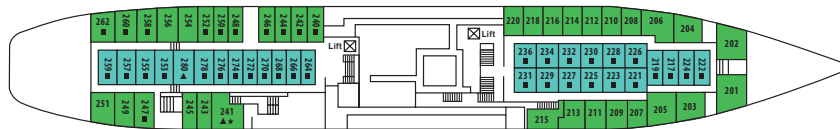

CALYPSO

AFT

FORE

- SUN DECK
- CALYPSO DECK
- BRIDGE DECK
- BOAT DECK
- RENDEZ VOUS DECK
- ALLEGRO DECK
- BOLERO DECK
- CONCERTO DECK

SUN DECK

Symbol Legend

- none = 2 lower beds
- = double bed
- ▲ = 2 lower beds + 1 upper bed
- ▲★ = 3 lower beds
- ★ = double bed + 2 sofas
- ★ = double bed + 2 sofas
- ★ = 2 lower beds + sofa
- ▲ = 3 lower beds + 1 upper bed
- ▲★ = 4 lower beds
- = 2 lower beds + 2 upper beds

CALYPSO DECK

BRIDGE DECK

BOAT DECK

RENDEZ VOUS DECK

ALLEGRO DECK

BOLERO DECK

CONCERTO DECK

CAT.	DECK	DESCRIPTION	NUMBER OF STATEROOMS
IA	CONCERTO	Inside Standard Stateroom, 2 lower beds, 3rd /4th berth, bathroom with shower	13
IB	CONCERTO	Inside Standard Stateroom, 2 lower beds, 3rd /4th berth, bathroom with shower	9
IC	BOLERO	Inside Standard Stateroom, 2 lower beds, 3rd /4th berth, bathroom with shower	29
ID	ALLEGRO	Inside Standard Stateroom, 2 lower beds, 3rd /4th berth, bathroom with shower	26
IE	CALYPSO / BOAT	Inside Premium Stateroom, 2 lower beds, 3rd berth, bathroom with shower	8
XA	BOLERO	Outside Standard Stateroom, 2 lower beds, 3rd /4th berth, bathroom with shower	36
XB	ALLEGRO	Outside Standard Stateroom, 2 lower beds, 3rd berth, sofa, bathroom with shower	28
XCO	BRIDGE / BOAT	Outside Superior Stateroom, 2 lower beds, bathroom with shower (obstructed view)	9
XC	BOAT	Outside Superior Stateroom, 2 lower beds, bathroom with shower	18
XD	BRIDGE	Outside Premium Stateroom, 2 lower beds, bathroom with shower	8
XE	CALYPSO	Outside Premium Stateroom, 2 lower beds, 3rd berth, bathroom with shower	47
SJ	CALYPSO / BRIDGE	Junior Suite, 2 lower beds or matrimonial, sofa, bathroom with shower	8
S	CALYPSO / BRIDGE	Suite, matrimonial, 2 sofas, bathroom with shower	4