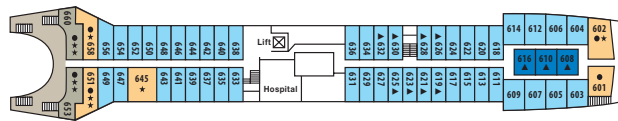

CALYPSO

AFT

FORE

- SUN DECK
- CALYPSO DECK
- BRIDGE DECK
- BOAT DECK
- RENDEZ VOUS DECK
- ALLEGRO DECK
- BOLERO DECK
- CONCERTO DECK

SUN DECK

Symbol Legend

- none = 2 lower beds
- = double bed
- ▲ = 2 lower beds + 1 upper bed
- ▲★ = 3 lower beds
- ★ = double bed + 2 sofas
- ★ = double bed + 2 sofas
- ★ = 2 lower beds + sofa
- ▲ = 3 lower beds + 1 upper bed
- ▲★ = 4 lower beds
- = 2 lower beds + 2 upper beds

CALYPSO DECK

BRIDGE DECK

BOAT DECK

RENDEZ VOUS DECK

ALLEGRO DECK

BOLERO DECK

CONCERTO DECK

CAT.	DECK	DESCRIPTION	NUMBER OF STATEROOMS
IA	CONCERTO	Inside Standard Stateroom, 2 lower beds, 3rd /4th berth, bathroom with shower	13
IB	CONCERTO	Inside Standard Stateroom, 2 lower beds, 3rd /4th berth, bathroom with shower	9
IC	BOLERO	Inside Standard Stateroom, 2 lower beds, 3rd /4th berth, bathroom with shower	29
ID	ALLEGRO	Inside Standard Stateroom, 2 lower beds, 3rd /4th berth, bathroom with shower	26
IE	CALYPSO / BOAT	Inside Premium Stateroom, 2 lower beds, 3rd berth, bathroom with shower	8
XA	BOLERO	Outside Standard Stateroom, 2 lower beds, 3rd /4th berth, bathroom with shower	36
XB	ALLEGRO	Outside Standard Stateroom, 2 lower beds, 3rd berth, sofa, bathroom with shower	28
XCO	BRIDGE / BOAT	Outside Superior Stateroom, 2 lower beds, bathroom with shower (obstructed view)	9
XC	BOAT	Outside Superior Stateroom, 2 lower beds, bathroom with shower	18
XD	BRIDGE	Outside Premium Stateroom, 2 lower beds, bathroom with shower	8
XE	CALYPSO	Outside Premium Stateroom, 2 lower beds, 3rd berth, bathroom with shower	47
SJ	CALYPSO / BRIDGE	Junior Suite, 2 lower beds or matrimonial, sofa, bathroom with shower	8
S	CALYPSO / BRIDGE	Suite, matrimonial, 2 sofas, bathroom with shower	4