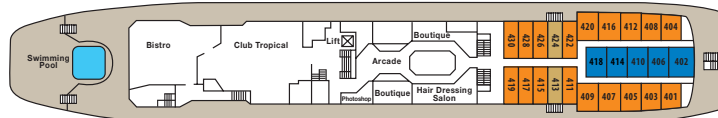

CALYPSO

AFT

FORE

- SUN DECK
- CALYPSO DECK
- BRIDGE DECK
- BOAT DECK
- RENDEZ VOUS DECK
- ALLEGRO DECK
- BOLERO DECK
- CONCERTO DECK

SUN DECK

Symbol Legend

- none = 2 lower beds
- = double bed
- ▲ = 2 lower beds + 1 upper bed
- ▲★ = 3 lower beds
- ★ = double bed + 2 sofas
- ★ = double bed + 2 sofas
- ★ = 2 lower beds + sofa
- ▲ = 3 lower beds + 1 upper bed
- ▲★ = 4 lower beds
- = 2 lower beds + 2 upper beds

CALYPSO DECK

BRIDGE DECK

BOAT DECK

RENDEZ VOUS DECK

ALLEGRO DECK

BOLERO DECK

CONCERTO DECK

CAT.	DECK	DESCRIPTION	NUMBER OF STATEROOMS
IA	CONCERTO	Inside Standard Stateroom, 2 lower beds, 3rd /4th berth, bathroom with shower	13
IB	CONCERTO	Inside Standard Stateroom, 2 lower beds, 3rd /4th berth, bathroom with shower	9
IC	BOLERO	Inside Standard Stateroom, 2 lower beds, 3rd /4th berth, bathroom with shower	29
ID	ALLEGRO	Inside Standard Stateroom, 2 lower beds, 3rd /4th berth, bathroom with shower	26
IE	CALYPSO / BOAT	Inside Premium Stateroom, 2 lower beds, 3rd berth, bathroom with shower	8
XA	BOLERO	Outside Standard Stateroom, 2 lower beds, 3rd /4th berth, bathroom with shower	36
XB	ALLEGRO	Outside Standard Stateroom, 2 lower beds, 3rd berth, sofa, bathroom with shower	28
XCO	BRIDGE / BOAT	Outside Superior Stateroom, 2 lower beds, bathroom with shower (obstructed view)	9
XC	BOAT	Outside Superior Stateroom, 2 lower beds, bathroom with shower	18
XD	BRIDGE	Outside Premium Stateroom, 2 lower beds, bathroom with shower	8
XE	CALYPSO	Outside Premium Stateroom, 2 lower beds, 3rd berth, bathroom with shower	47
SJ	CALYPSO / BRIDGE	Junior Suite, 2 lower beds or matrimonial, sofa, bathroom with shower	8
S	CALYPSO / BRIDGE	Suite, matrimonial, 2 sofas, bathroom with shower	4