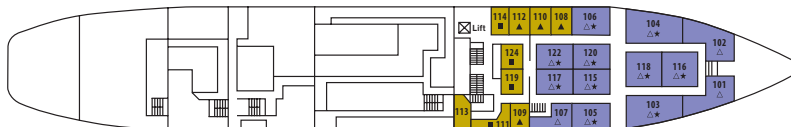

CALYPSO

AFT

FORE

- SUN DECK
- CALYPSO DECK
- BRIDGE DECK
- BOAT DECK
- RENDEZ VOUS DECK
- ALLEGRO DECK
- BOLERO DECK
- CONCERTO DECK

SUN DECK

Symbol Legend

- none = 2 lower beds
- = double bed
- ▲ = 2 lower beds + 1 upper bed
- ▲★ = 3 lower beds
- ★ = double bed + 2 sofas
- ★ = double bed + 2 sofas
- ★ = 2 lower beds + sofa
- ▲ = 3 lower beds + 1 upper bed
- ▲★ = 4 lower beds
- = 2 lower beds + 2 upper beds

CALYPSO DECK

BRIDGE DECK

BOAT DECK

RENDEZ VOUS DECK

ALLEGRO DECK

BOLERO DECK

CONCERTO DECK

CAT.	DECK	DESCRIPTION	NUMBER OF STATEROOMS
IA	CONCERTO	Inside Standard Stateroom, 2 lower beds, 3rd /4th berth, bathroom with shower	13
IB	CONCERTO	Inside Standard Stateroom, 2 lower beds, 3rd /4th berth, bathroom with shower	9
IC	BOLERO	Inside Standard Stateroom, 2 lower beds, 3rd /4th berth, bathroom with shower	29
ID	ALLEGRO	Inside Standard Stateroom, 2 lower beds, 3rd /4th berth, bathroom with shower	26
IE	CALYPSO / BOAT	Inside Premium Stateroom, 2 lower beds, 3rd berth, bathroom with shower	8
XA	BOLERO	Outside Standard Stateroom, 2 lower beds, 3rd /4th berth, bathroom with shower	36
XB	ALLEGRO	Outside Standard Stateroom, 2 lower beds, 3rd berth, sofa, bathroom with shower	28
XCO	BRIDGE / BOAT	Outside Superior Stateroom, 2 lower beds, bathroom with shower (obstructed view)	9
XC	BOAT	Outside Superior Stateroom, 2 lower beds, bathroom with shower	18
XD	BRIDGE	Outside Premium Stateroom, 2 lower beds, bathroom with shower	8
XE	CALYPSO	Outside Premium Stateroom, 2 lower beds, 3rd berth, bathroom with shower	47
SJ	CALYPSO / BRIDGE	Junior Suite, 2 lower beds or matrimonial, sofa, bathroom with shower	8
S	CALYPSO / BRIDGE	Suite, matrimonial, 2 sofas, bathroom with shower	4