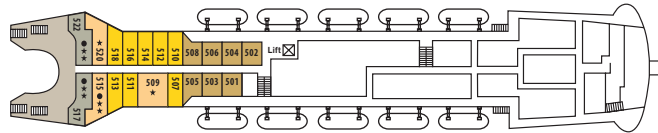

CALYPSO

AFT

FORE

- SUN DECK
- CALYPSO DECK
- BRIDGE DECK
- BOAT DECK
- RENDEZ VOUS DECK
- ALLEGRO DECK
- BOLERO DECK
- CONCERTO DECK

SUN DECK

Symbol Legend

- none = 2 lower beds
- = double bed
- ▲ = 2 lower beds + 1 upper bed
- ▲★ = 3 lower beds
- ★ = double bed + 2 sofas
- ★ = double bed + 2 sofas
- ★ = 2 lower beds + sofa
- ▲ = 3 lower beds + 1 upper bed
- ▲★ = 4 lower beds
- = 2 lower beds + 2 upper beds

CALYPSO DECK

BRIDGE DECK

BOAT DECK

RENDEZ VOUS DECK

ALLEGRO DECK

BOLERO DECK

CONCERTO DECK

CAT.	DECK	DESCRIPTION	NUMBER OF STATEROOMS
IA	CONCERTO	Inside Standard Stateroom, 2 lower beds, 3rd /4th berth, bathroom with shower	13
IB	CONCERTO	Inside Standard Stateroom, 2 lower beds, 3rd /4th berth, bathroom with shower	9
IC	BOLERO	Inside Standard Stateroom, 2 lower beds, 3rd /4th berth, bathroom with shower	29
ID	ALLEGRO	Inside Standard Stateroom, 2 lower beds, 3rd /4th berth, bathroom with shower	26
IE	CALYPSO / BOAT	Inside Premium Stateroom, 2 lower beds, 3rd berth, bathroom with shower	8
XA	BOLERO	Outside Standard Stateroom, 2 lower beds, 3rd /4th berth, bathroom with shower	36
XB	ALLEGRO	Outside Standard Stateroom, 2 lower beds, 3rd berth, sofa, bathroom with shower	28
XCO	BRIDGE / BOAT	Outside Superior Stateroom, 2 lower beds, bathroom with shower (obstructed view)	9
XC	BOAT	Outside Superior Stateroom, 2 lower beds, bathroom with shower	18
XD	BRIDGE	Outside Premium Stateroom, 2 lower beds, bathroom with shower	8
XE	CALYPSO	Outside Premium Stateroom, 2 lower beds, 3rd berth, bathroom with shower	47
SJ	CALYPSO / BRIDGE	Junior Suite, 2 lower beds or matrimonial, sofa, bathroom with shower	8
S	CALYPSO / BRIDGE	Suite, matrimonial, 2 sofas, bathroom with shower	4